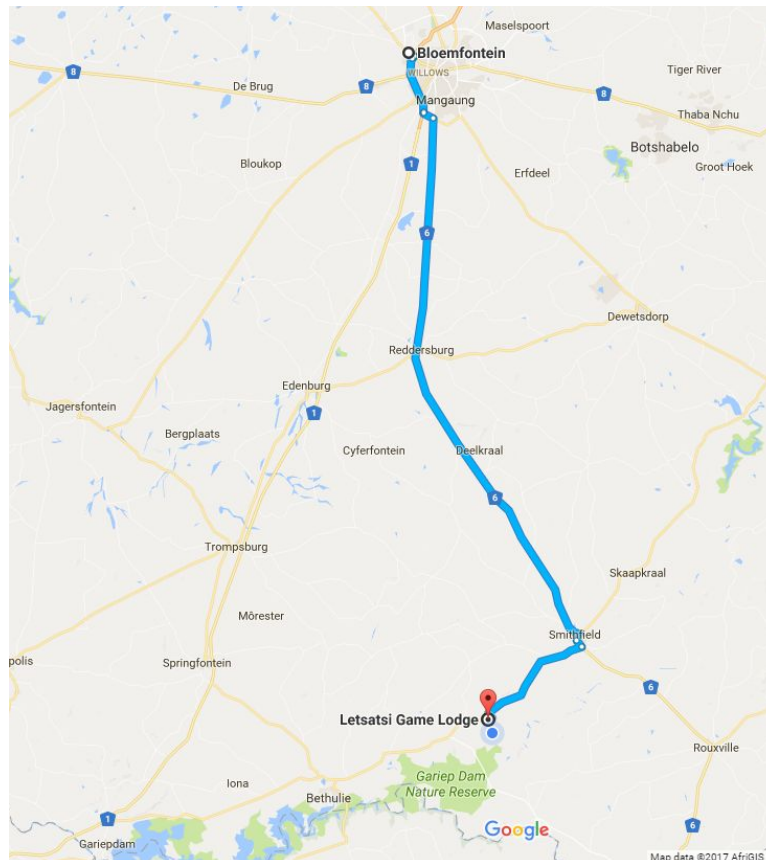

## Bloemfontein to Letsatsi Game Lodge

- Follow N1 towards Cape Town.
- Take the off-ramp to the left (M30).
- Turn right onto the N6 towards Reddersburg/Aliwal-North.
- Follow the N6 through Reddersburg until reaching Smithfield.
- Turn right on the R701 towards Bethulie.
- After about 25km the Letsatsi Game Lodge sign will be on both sides of the road.
- Turn left onto the gravel road.

**Letsatsi Game Lodge – 082 311 2201**

**Coordinates: 30 °23 '23.69 °S | 26 °21 '13.21 °E**