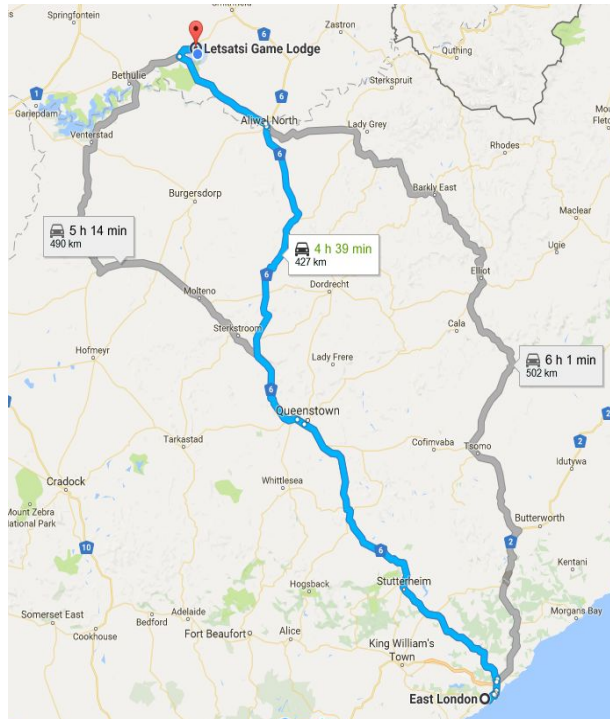

East-London to Letsatsi Game Lodge

- Follow the R72 (changing to N6) towards Stutterheim.
- Keep on the N6 through Queenstown.
- Keep on the N6 through Rouxville.
- Turn left just before Smithfield onto the R701 towards Bethulle.
- After about 25km the Letsatsi Game Lodge signs will be on both sides of the road.
- Turn left onto the gravel road.

Letsatsi Game Lodge – 082 311 2201

Coordinates: 30°23'23.69"S | 26°21'13.21"E